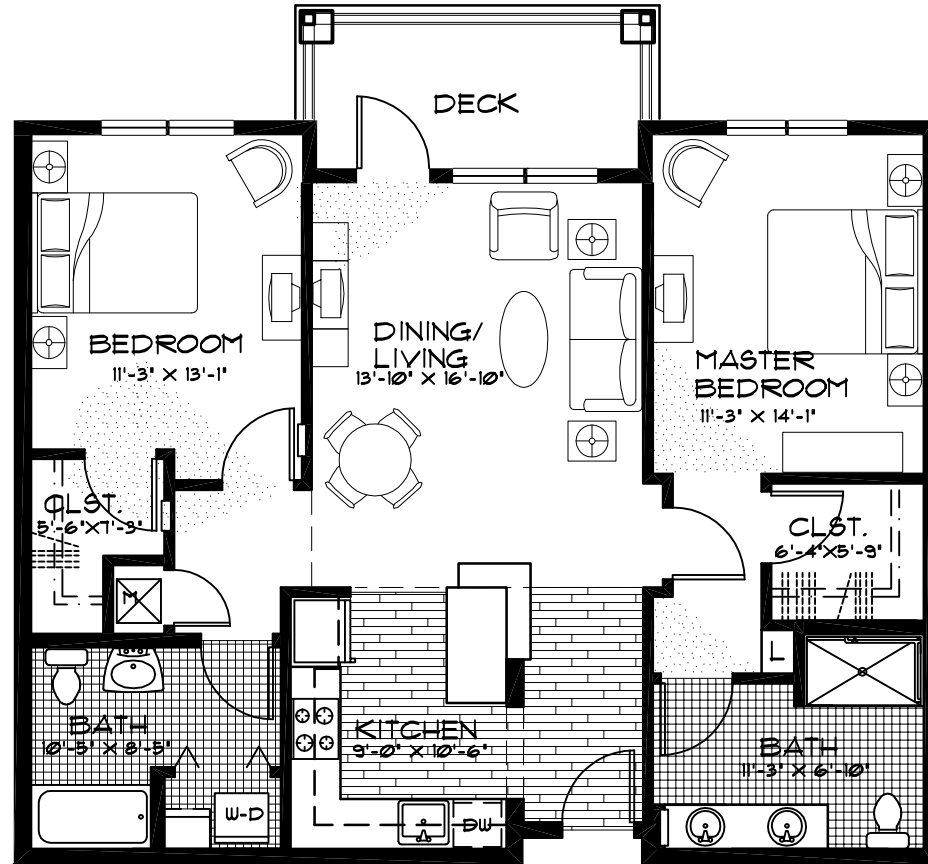

WALNUT VILLAGE

WALNUT VILLAGE
891 SOUTH WALNUT STREET
ANAHEIM, CALIFORNIA 92802

UNIT TYPE: E-1

Two Bedrooms, Two Baths
Size: 1,069 sq.ft.
Deck: 79 sq.ft.
Floors: 1st, 2nd & 3rd

FLOOR PLAN IS APPROXIMATE AND SUBJECT TO CHANGE